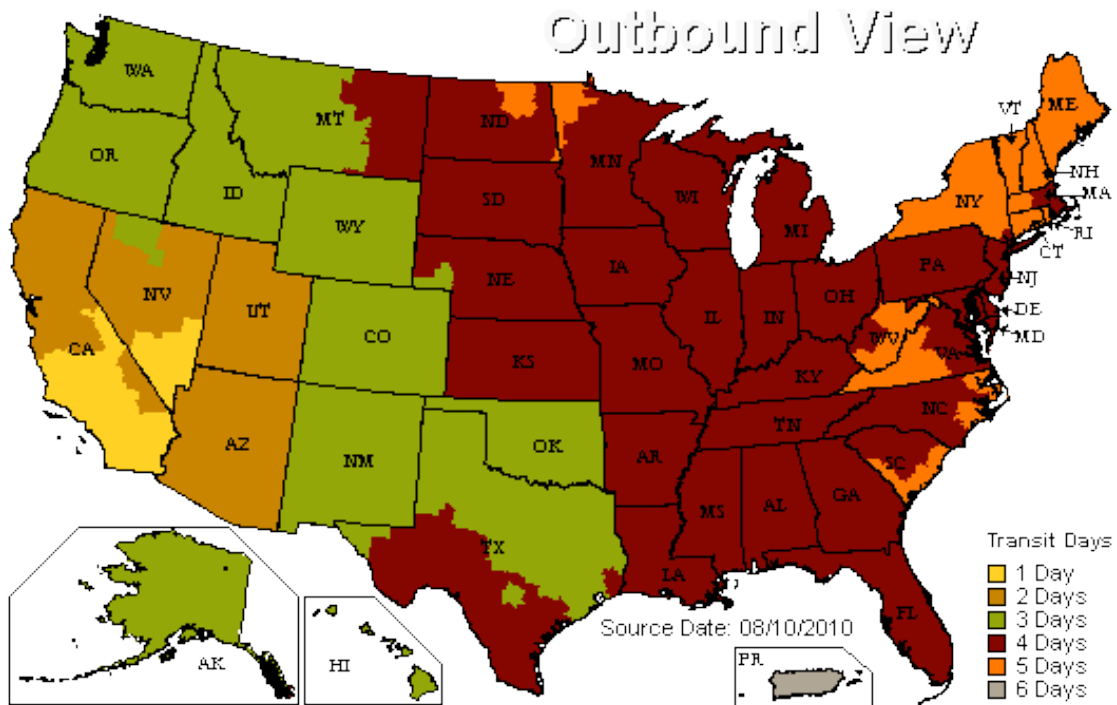

## **Shipping Policy:**

We ship all orders by UPS.

Most orders ship within 36 hours from receipt of order. All "in-stock" orders received Monday thru Thursday, before 2:00 p.m. P.S.T. will ship the same day. In-stock orders received after 2:00 p.m. P.S.T. will be shipped the next business day. Orders received on Friday, Saturday, and Sunday will ship on Monday. All orders will ship within 7 business days or the customer will be notified.

The Time In Transit Map below shows the number of business days it will take your order to get to you using UPS Standard Ground delivery.

MAP PROVIDED BY UPS: